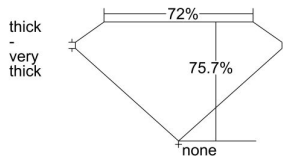

GIA®

FACSIMILE

GIA REPORT 2404647980

Verify this report at GIA.edu

GIA NATURAL DIAMOND DOSSIER®

October 20, 2021
GIA Report Number 2404647980
Shape and Cutting Style ..... Square Modified Brilliant
Measurements ..... 5.04 x 4.87 x 3.69 mm

GRADING RESULTS

Carat Weight ..... 0.82 carat
Color Grade ..... F
Clarity Grade VS1

ADDITIONAL GRADING INFORMATION

Polish ..... Excellent
Symmetry ..... Very Good
Fluorescence ..... None
Clarity Characteristics..... Crystal, Cloud, Needle, Pinpoint
Inscription(s): GIA 2404647980

PROPORTIONS

Profile not to actual proportions

GRADING SCALES

GIA COLOR SCALE		GIA CLARITY SCALE			
COLORLESS	D	VERY VERY SLIGHTLY INCLUDED	FLAWLESS		
	E		INTERNALLY FLAWLESS		
	F	VERY SLIGHTLY INCLUDED	VVS₁		
	G		VVS₂		
	H		VS₁		
	NEAR COLORLESS	I	SLIGHTLY INCLUDED	VS₂	
		J		SI₁	
		FAINT	K	INCLUDED	SI₂
			L		I₁
			M		I₂
VERT LIGHT	N	LIGHT	I₃		
	O				
	P				
	Q				
	R