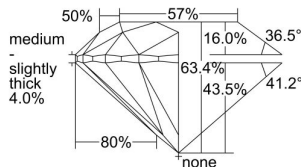

GIA®

FACSIMILE

GIA REPORT 2406208674

Verify this report at GIA.edu

GIA NATURAL DIAMOND DOSSIER®

September 03, 2021
GIA Report Number **2406208674**
Shape and Cutting Style ..... **Round Brilliant**
Measurements ..... **3.63 - 3.64 x 2.31 mm**

GRADING RESULTS

Carat Weight ..... **0.19 carat**
Color Grade ..... **F**
Clarity Grade **VVS2**
Cut Grade ..... **Very Good**

ADDITIONAL GRADING INFORMATION

Polish ..... **Excellent**
Symmetry ..... **Very Good**
Fluorescence ..... **None**
Clarity Characteristics ..... **Cloud**
Inscription(s): **GIA 2406208674**

PROPORTIONS

Profile to actual proportions

GRADING SCALES

GIA COLOR SCALE

COLOURLESS	D
	E
	F
	G
	H
	I
	J
NEAR COLOURLESS	K
	L
Faint	M
	N
	O
	P
	R
	S
	T
	U
	V
	W
	X
	Y
Light	Z

GIA CLARITY SCALE

FLAWLESS	INTERNAL FLAWLESS		
		VERY VERY SLIGHTLY INCLUDED	
VVS₁	VVS₂		
VS₁	VS₂		
		SLIGHTLY INCLUDED	
SI₁	SI₂		
I₁	I₂		
		I₃	

GIA CUT SCALE

EXCELLENT	
	VERY GOOD
GOOD	
FAIR	
	POOR