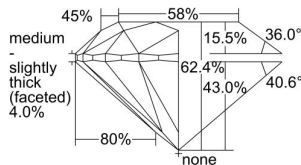

GIA®

FACSIMILE

GIA REPORT 2406263184

Verify this report at GIA.edu

GIA NATURAL DIAMOND DOSSIER®

September 07, 2021
GIA Report Number 2406263184
Shape and Cutting Style ..... Round Brilliant
Measurements ..... 5.35 - 5.38 x 3.35 mm

GRADING RESULTS

Carat Weight ..... 0.60 carat
Color Grade ..... D
Clarity Grade VVS1
Cut Grade ..... Excellent

ADDITIONAL GRADING INFORMATION

Polish ..... Excellent
Symmetry ..... Excellent
Fluorescence ..... None
Clarity Characteristics ..... Pinpoint
Inscription(s): GIA 2406263184

PROPORTIONS

Profile to actual proportions

GRADING SCALES

GIA COLOR SCALE

COLORLESS	D
	E
	F
	G
	H
	I
	J
NEAR COLORLESS	K
	L
FAIN	M
	N
	O
	P
VERY LIGHT	R
	S
	T
	U
	V
	W
	X
	Y
LIGHT	Z

GIA CLARITY SCALE

FLAWLESS	VERY VERY SLIGHTLY INCLUDED	VVS₁	
			VVS₂
INTERNALLY FLAWLESS	VERY SLIGHTLY INCLUDED	VS₁	
		VS₂	
SLIGHTLY INCLUDED	SLIGHTLY INCLUDED	SI₁	
		SI₂	
INCLUDED	INCLUDED	I₁	
		I₂	
		I₃	

GIA CUT SCALE

EXCELLENT
VERY GOOD
GOOD
FAIR
POOR