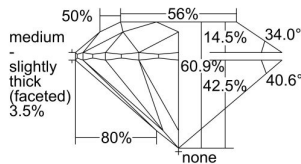

GIA®

FACSIMILE

GIA REPORT 2406284236

Verify this report at GIA.edu

GIA NATURAL DIAMOND DOSSIER®

October 07, 2021
GIA Report Number 2406284236
Shape and Cutting Style ..... Round Brilliant
Measurements ..... 5.70 - 5.71 x 3.48 mm

GRADING RESULTS

Carat Weight ..... 0.69 carat
Color Grade ..... E
Clarity Grade SI2
Cut Grade ..... Excellent

ADDITIONAL GRADING INFORMATION

Polish ..... Excellent
Symmetry ..... Excellent
Fluorescence ..... None
Clarity Characteristics ..... Cloud
Inscription(s): GIA 2406284236

PROPORTIONS

Profile to actual proportions

GRADING SCALES

GIA COLOR SCALE	GIA CLARITY SCALE	GIA CUT SCALE	
D	FLAWLESS	EXCELLENT	
E	INTERNALLY FLAWLESS		
F		VVS₁	VERY GOOD
G	VVS₂		
H	VS₁	GOOD	
I	VS₂		
J	SI₁	FAIR	
K	SI₂		
L	I₁	POOR	
M	I₂		
N	I₃		
O			
P			
Q			
R			
S			
T			
U			
V			
W			
X			
Y			
Z