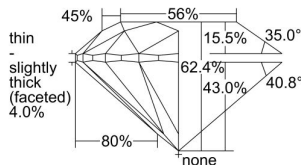

GIA®

FACSIMILE

GIA REPORT 2406401978

Verify this report at GIA.edu

GIA NATURAL DIAMOND DOSSIER®

September 18, 2021
GIA Report Number 2406401978
Shape and Cutting Style ..... Round Brilliant
Measurements ..... 4.07 - 4.09 x 2.54 mm

GRADING RESULTS

Carat Weight ..... 0.26 carat
Color Grade ..... D
Clarity Grade VS2
Cut Grade ..... Excellent

ADDITIONAL GRADING INFORMATION

Polish ..... Excellent
Symmetry ..... Excellent
Fluorescence ..... Faint
Clarity Characteristics ..... Crystal
Inscription(s): GIA 2406401978

PROPORTIONS

Profile to actual proportions