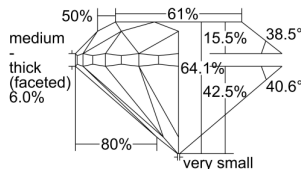

GIA®

FACSIMILE

GIA REPORT 2406411131

Verify this report at GIA.edu

GIA NATURAL DIAMOND DOSSIER®

September 27, 2021
GIA Report Number 2406411131
Shape and Cutting Style ..... Round Brilliant
Measurements ..... 5.49 - 5.52 x 3.53 mm

GRADING RESULTS

Carat Weight ..... 0.70 carat
Color Grade ..... E
Clarity Grade S11
Cut Grade ..... Good

ADDITIONAL GRADING INFORMATION

Polish ..... Excellent
Symmetry ..... Very Good
Fluorescence ..... None
Clarity Characteristics ..... Crystal, Indented Natural
Inscription(s): GIA 2406411131

PROPORTIONS

Profile to actual proportions