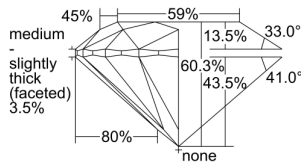

GIA®

FACSIMILE

GIA REPORT 2406435964

Verify this report at GIA.edu

GIA NATURAL DIAMOND DOSSIER®

September 17, 2021
GIA Report Number 2406435964
Shape and Cutting Style ..... Round Brilliant
Measurements ..... 4.59 - 4.61 x 2.78 mm

GRADING RESULTS

Carat Weight ..... 0.36 carat
Color Grade ..... D
Clarity Grade ..... Internally Flawless
Cut Grade ..... Excellent

ADDITIONAL GRADING INFORMATION

Polish ..... Excellent
Symmetry ..... Excellent
Fluorescence ..... None
Clarity Characteristics.....Natural, Minor Details of Polish
Inscription(s): GIA 2406435964

PROPORTIONS

Profile to actual proportions

GRADING SCALES

GIA COLOR SCALE

COLORLESS	D
	E
	F
	G
	H
	I
	J
NEAR COLORLESS	K
	L
	M
	N
	O
	P
	R
	S
	T
	U
	V
	W
	X
	Y
LIGHT	Z

GIA CLARITY SCALE

VERY VERY SLIGHTLY INCLUDED	FLAWLESS
	INTERNALLY FLAWLESS
VERY SLIGHTLY INCLUDED	VVS₁
	VVS₂
SLIGHTLY INCLUDED	VS₁
	VS₂
INCLUDED	SI₁
	SI₂
	I₁
	I₂
	I₃

GIA CUT SCALE

EXCELLENT
VERY GOOD
GOOD
FAIR
POOR