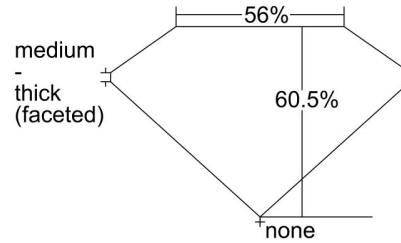

GIA NATURAL DIAMOND GRADING REPORT

September 27, 2021

GIA Report Number 2406531455

Shape and Cutting Style Heart Brilliant

Measurements 7.48 x 8.28 x 5.01 mm

GRADING RESULTS

Carat Weight 1.70 carat

Color Grade E

PROPORTIONS

Profile not to actual proportions

CLARITY CHARACTERISTICS

KEY TO SYMBOLS*

-  Twinning Wisp
-  Needle
-  Cloud
-  Crystal
-  Feather

* Red symbols denote internal characteristics (inclusions). Green or black symbols denote external characteristics (blemishes). Diagram is an approximate representation of the diamond, and symbols shown indicate type, position, and approximate size of clarity characteristics. All clarity characteristics may not be shown. Details of finish are not shown.