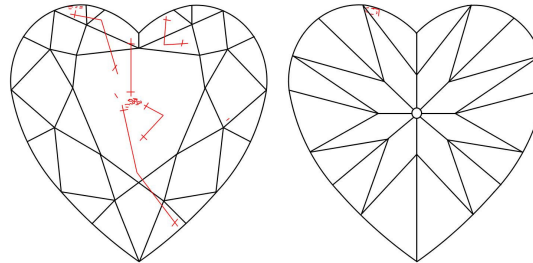

GIA NATURAL DIAMOND GRADING REPORT

September 27, 2021

GIA Report Number 2406531455

Shape and Cutting Style Heart Brilliant

Measurements 7.48 x 8.28 x 5.01 mm

GRADING RESULTS

Carat Weight 1.70 carat

Color Grade E

Clarity Grade SI1

ADDITIONAL GRADING INFORMATION

Polish Excellent

Symmetry Very Good

Fluorescence None

Inscription(s): GIA 2406531455

Comments: Additional twinning wisps, additional clouds, pinpoints and surface graining are not shown.

PROPORTIONS

Profile not to actual proportions

CLARITY CHARACTERISTICS

KEY TO SYMBOLS*

-  Twinning Wisp
-  Needle
-  Cloud
-  Crystal
-  Feather

* Red symbols denote internal characteristics (inclusions). Green or black symbols denote external characteristics (blemishes). Diagram is an approximate representation of the diamond, and symbols shown indicate type, position, and approximate size of clarity characteristics. All clarity characteristics may not be shown. Details of finish are not shown.