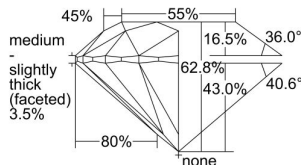

GIA®

FACSIMILE

GIA REPORT 2406536004

Verify this report at GIA.edu

GIA NATURAL DIAMOND DOSSIER®

September 25, 2021
GIA Report Number 2406536004
Shape and Cutting Style ..... Round Brilliant
Measurements ..... 5.10 - 5.12 x 3.21 mm

GRADING RESULTS

Carat Weight ..... 0.51 carat
Color Grade ..... F
Clarity Grade VVS1
Cut Grade ..... Excellent

ADDITIONAL GRADING INFORMATION

Polish ..... Excellent
Symmetry ..... Excellent
Fluorescence ..... None
Clarity Characteristics ..... Pinpoint
Inscription(s): GIA 2406536004

PROPORTIONS

Profile to actual proportions

GRADING SCALES

GIA COLOR SCALE

COLORLESS	D
	E
	F
	G
	H
	I
	J
NEAR COLORLESS	K
	L
Faint	M
	N
	O
	P
	Q
	R
	S
	T
	U
	V
	W
	X
	Y
Light	Z

GIA CLARITY SCALE

FLAWLESS	VERY VERY SLIGHTLY INCLUDED	VVS₁	VVS₂	VS₁	VS₂	SI₁	SI₂	I₁	I₂	I₃	
											VERY SLIGHTLY INCLUDED
INTERNALLY FLAWLESS											

GIA CUT SCALE

EXCELLENT
VERY GOOD
GOOD
FAIR
POOR