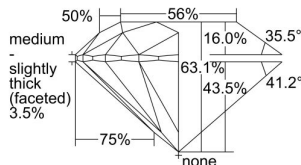

GIA®

FACSIMILE

GIA REPORT 2406541734

Verify this report at GIA.edu

GIA NATURAL DIAMOND DOSSIER®

September 25, 2021
GIA Report Number 2406541734
Shape and Cutting Style ..... Round Brilliant
Measurements ..... 4.83 - 4.86 x 3.06 mm

GRADING RESULTS

Carat Weight ..... 0.44 carat
Color Grade L
Clarity Grade VS1
Cut Grade ..... Excellent

ADDITIONAL GRADING INFORMATION

Polish ..... Excellent
Symmetry ..... Excellent
Fluorescence ..... Medium Blue
Clarity Characteristics ..... Crystal, Needle, Pinpoint
Inscription(s): GIA 2406541734

PROPORTIONS

Profile to actual proportions