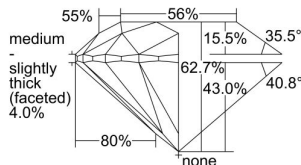

GIA®

FACSIMILE

GIA REPORT 2406559917

Verify this report at GIA.edu

GIA NATURAL DIAMOND DOSSIER®

September 25, 2021
GIA Report Number 2406559917
Shape and Cutting Style ..... Round Brilliant
Measurements ..... 5.30 - 5.33 x 3.33 mm

GRADING RESULTS

Carat Weight ..... 0.58 carat
Color Grade ..... D
Clarity Grade VS1
Cut Grade ..... Excellent

ADDITIONAL GRADING INFORMATION

Polish ..... Excellent
Symmetry ..... Excellent
Fluorescence ..... Strong Blue
Clarity Characteristics ..... Crystal
Inscription(s): GIA 2406559917

PROPORTIONS

Profile to actual proportions