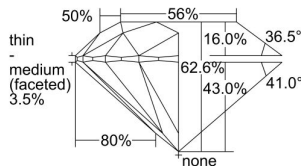

GIA®

FACSIMILE

GIA REPORT 2406614760

Verify this report at gia.edu

GIA NATURAL DIAMOND DOSSIER®

October 27, 2021
GIA Report Number 2406614760
Shape and Cutting Style ..... Round Brilliant
Measurements ..... 4.68 - 4.72 x 2.94 mm

GRADING RESULTS

Carat Weight ..... 0.40 carat
Color Grade ..... K, Faint Brown
Clarity Grade VVS2
Cut Grade ..... Excellent

ADDITIONAL GRADING INFORMATION

Polish ..... Excellent
Symmetry ..... Excellent
Fluorescence ..... Faint
Clarity Characteristics ..... Pinpoint, Indented Natural
Inspection(s): GIA 2406614760

PROPORTIONS

Profile to actual proportions

GRADING SCALES

GIA COLOR SCALE	GIA CLARITY SCALE	GIA CUT SCALE	
D	FLAWLESS	EXCELLENT	
E	INTERNALLY FLAWLESS		
F		VVS₁	VERY GOOD
G	VVS₂		
H	VS₁	GOOD	
I	VS₂		
J	SI₁	FAIR	
K	SI₂		
L	I₁	POOR	
M	I₂		
N	I₃		
O			
P			
Q			
R			
S			
T			
U			
V			
W			
X			
Y			
Z