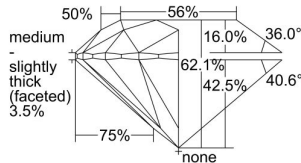

GIA®

FACSIMILE

GIA REPORT 2406653213

Verify this report at GIA.edu

GIA NATURAL DIAMOND DOSSIER®

November 29, 2021
GIA Report Number 2406653213
Shape and Cutting Style ..... Round Brilliant
Measurements ..... 5.54 - 5.56 x 3.45 mm

GRADING RESULTS

Carat Weight ..... 0.65 carat
Color Grade ..... D
Clarity Grade S11
Cut Grade ..... Excellent

ADDITIONAL GRADING INFORMATION

Polish ..... Excellent
Symmetry ..... Excellent
Fluorescence ..... Faint
Clarity Characteristics ..... Crystal
Inscription(s): GIA 2406653213

PROPORTIONS

Profile to actual proportions

GRADING SCALES

GIA COLOR SCALE	GIA CLARITY SCALE	GIA CUT SCALE	
D	FLAWLESS	EXCELLENT	
E	INTERNALLY FLAWLESS		
F		VVS₁	VERY GOOD
G	VVS₂		
H	VS₁	GOOD	
I	VS₂		
J	S1₁	FAIR	
K	S1₂		
L	I₁	POOR	
M	I₂		
N	I₃		
O			
P			
Q			
R			
S			
T			
U			
V			
W			
X			
Y			
Z