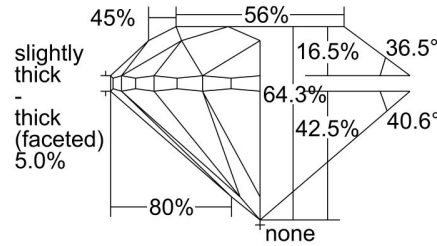

GIA NATURAL DIAMOND GRADING REPORT

October 12, 2021

GIA Report Number 2406721049

Shape and Cutting Style Round Brilliant

Measurements 6.25 - 6.28 x 4.03 mm

GRADING RESULTS

Carat Weight 1.00 carat

Color Grade H

Clarity Grade SI2

Cut Grade Very Good

ADDITIONAL GRADING INFORMATION

Polish Very Good

Symmetry Excellent

Fluorescence None

Inscription(s): GIA 2406721049

Comments: Pinpoints are not shown.

PROPORTIONS

Profile to actual proportions

CLARITY CHARACTERISTICS

KEY TO SYMBOLS*

- Crystal
- ~ Feather
- ∖ Needle
- ◉ Cavity

* Red symbols denote internal characteristics (inclusions). Green or black symbols denote external characteristics (blemishes). Diagram is an approximate representation of the diamond, and symbols shown indicate type, position, and approximate size of clarity characteristics. All clarity characteristics may not be shown. Details of finish are not shown.