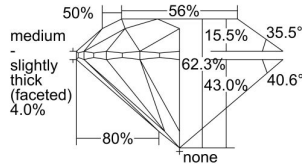

GIA®

FACSIMILE

GIA REPORT 2406784352

Verify this report at GIA.edu

GIA NATURAL DIAMOND DOSSIER®

October 13, 2021
GIA Report Number 2406784352
Shape and Cutting Style ..... Round Brilliant
Measurements ..... 4.72 - 4.74 x 2.95 mm

GRADING RESULTS

Carat Weight ..... 0.41 carat
Color Grade ..... D
Clarity Grade VS1
Cut Grade ..... Excellent

ADDITIONAL GRADING INFORMATION

Polish ..... Excellent
Symmetry ..... Excellent
Fluorescence ..... Faint
Clarity Characteristics..... Crystal, Pinpoint
Inscription(s): GIA 2406784352

PROPORTIONS

Profile to actual proportions

GRADING SCALES

GIA COLOR SCALE	GIA CLARITY SCALE	GIA CUT SCALE	
D	FLAWLESS	EXCELLENT	
E	INTERNALLY FLAWLESS		
F		VVS₁	VERY GOOD
G	VVS₂		
H	VS₁	GOOD	
I	VS₂		
J	SI₁	FAIR	
K	SI₂		
L	I₁	POOR	
M			
N			
O	I₂		
P			
Q			
R	I₃		
S			
T			
U			
V			
W			
X			
Y			
Z