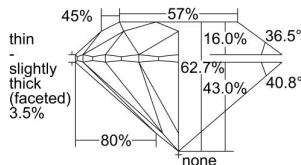

GIA®

FACSIMILE

GIA REPORT 2406837157

Verify this report at GIA.edu

GIA NATURAL DIAMOND DOSSIER®

November 16, 2021
GIA Report Number 2406837157
Shape and Cutting Style ..... Round Brilliant
Measurements ..... 4.68 - 4.70 x 2.94 mm

GRADING RESULTS

Carat Weight ..... 0.40 carat
Color Grade ..... F
Clarity Grade S11
Cut Grade ..... Excellent

ADDITIONAL GRADING INFORMATION

Polish ..... Excellent
Symmetry ..... Excellent
Fluorescence ..... None
Clarity Characteristics ..... Cloud
Inscription(s): GIA 2406837157

PROPORTIONS

Profile to actual proportions