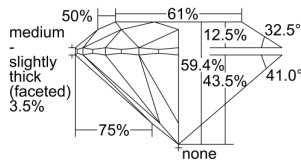

GIA®

FACSIMILE

GIA REPORT 2406857216

Verify this report at GIA.edu

GIA NATURAL DIAMOND DOSSIER®

November 16, 2021
GIA Report Number 2406857216
Shape and Cutting Style ..... Round Brilliant
Measurements ..... 5.34 - 5.37 x 3.18 mm

GRADING RESULTS

Carat Weight ..... 0.56 carat
Color Grade ..... E
Clarity Grade VS1
Cut Grade ..... Excellent

ADDITIONAL GRADING INFORMATION

Polish ..... Excellent
Symmetry ..... Excellent
Fluorescence ..... None
Clarity Characteristics ..... Cloud, Feather, Needle
Inscription(s): GIA 2406857216

PROPORTIONS

Profile to actual proportions

GRADING SCALES

GIA COLOR SCALE	GIA CLARITY SCALE	GIA CUT SCALE
D	FLAWLESS	EXCELLENT
E	FLAWLESS	
F	INTERNALLY FLAWLESS	VERY GOOD
G	VVS₁	
H	VVS₂	GOOD
I	VS₁	
J	VS₂	FAIR
K	SI₁	
L	SI₂	POOR
M	I₁	
N	I₂	
O	I₃	
P		
Q		
R		
S		
T		
U		
V		
W		
X		
Y		
Z