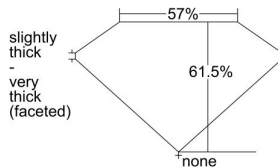

GIA®

FACSIMILE

GIA REPORT 2406861963

Verify this report at GIA.edu

GIA NATURAL DIAMOND DOSSIER®

October 14, 2021
GIA Report Number 2406861963
Shape and Cutting Style ..... Heart Brilliant
Measurements ..... 4.92 x 5.83 x 3.58 mm

GRADING RESULTS

Carat Weight ..... 0.60 carat
Color Grade ..... E
Clarity Grade VS1

ADDITIONAL GRADING INFORMATION

Polish ..... Excellent
Symmetry ..... Very Good
Fluorescence ..... None
Clarity Characteristics..... Crystal, Pinpoint
Inspection(s): GIA 2406861963

PROPORTIONS

Profile not to actual proportions

GRADING SCALES

GIA COLOR SCALE		GIA CLARITY SCALE			
COLORLESS	D	VERY VERY SLIGHTLY INCLUDED	FLAWLESS		
	E		INTERNALLY FLAWLESS		
	F	VERY SLIGHTLY INCLUDED	VS₁		
	G		VS₂		
	H		VS₁		
	NEAR COLORLESS	I	SLIGHTLY INCLUDED	VS₂	
		J		SI₁	
		FAINT	K	INCLUDED	SI₂
			L		I₁
			M		I₂
VERT LIGHT	N	LIGHT	I₃		
	O				
	P				
	Q				
	R