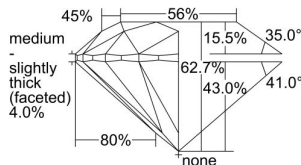

GIA®

FACSIMILE

GIA REPORT 2406864460

Verify this report at GIA.edu

GIA NATURAL DIAMOND DOSSIER®

December 09, 2021
GIA Report Number **2406864460**
Shape and Cutting Style ..... **Round Brilliant**
Measurements ..... **3.78 - 3.81 x 2.38 mm**

GRADING RESULTS

Carat Weight ..... **0.21 carat**
Color Grade ..... **D**
Clarity Grade **VS1**
Cut Grade ..... **Excellent**

ADDITIONAL GRADING INFORMATION

Polish ..... **Excellent**
Symmetry ..... **Excellent**
Fluorescence ..... **Faint**
Clarity Characteristics ..... **Crystal**
Inscription(s): **GIA 2406864460**

PROPORTIONS

Profile to actual proportions