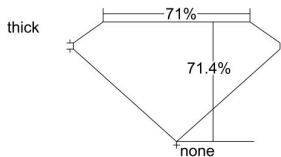

GIA®

FACSIMILE

GIA REPORT 2406872439

Verify this report at GIA.edu

GIA NATURAL DIAMOND DOSSIER®

October 21, 2021
GIA Report Number 2406872439
Shape and Cutting Style ..... Square Modified Brilliant
Measurements ..... 4.83 x 4.82 x 3.44 mm

GRADING RESULTS

Carat Weight ..... 0.70 carat
Color Grade ..... F
Clarity Grade SI1

ADDITIONAL GRADING INFORMATION

Polish ..... Excellent
Symmetry ..... Very Good
Fluorescence ..... None
Clarity Characteristics..... Cloud, Feather, Crystal
Inscription(s): GIA 2406872439

PROPORTIONS

Profile not to actual proportions

GRADING SCALES

GIA COLOR SCALE		GIA CLARITY SCALE			
COLORLESS	D	VERY VERY SLIGHTLY INCLUDED	FLAWLESS		
	E		INTERNALLY FLAWLESS		
	F	VERY SLIGHTLY INCLUDED	VVS₁		
	G		VVS₂		
	H		VS₁		
	NEAR COLORLESS	I	SLIGHTLY INCLUDED	VS₂	
		J		SI₁	
		FAINT	K	INCLUDED	SI₂
			L		I₁
			M		I₂
VERT LIGHT	N	LIGHT	I₃		
	O				
	P				
	Q				
	R