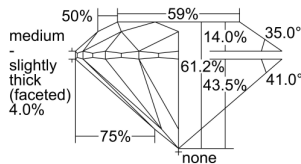

GIA®

FACSIMILE

GIA REPORT 2406936293

Verify this report at GIA.edu

GIA NATURAL DIAMOND DOSSIER®

November 23, 2021
GIA Report Number 2406936293
Shape and Cutting Style ..... Round Brilliant
Measurements ..... 5.08 - 5.11 x 3.12 mm

GRADING RESULTS

Carat Weight ..... 0.50 carat
Color Grade ..... F
Clarity Grade VS1
Cut Grade ..... Excellent

ADDITIONAL GRADING INFORMATION

Polish ..... Excellent
Symmetry ..... Excellent
Fluorescence ..... Strong Blue
Clarity Characteristics ..... Feather, Pinpoint
Inscription(s): GIA 2406936293

PROPORTIONS

Profile to actual proportions

GRADING SCALES

GIA COLOR SCALE

COLORLESS	D
	E
	F
	G
	H
	I
	J
NEAR COLORLESS	K
	L
	M
	N
	O
	P
	R
	S
	T
	U
	V
	W
	X
	Y
LIGHT	Z

GIA CLARITY SCALE

FLAWLESS	INTERNAL FLAWLESS	
		FLAWLESS
VERY VERY SLIGHTLY INCLUDED	VVS₁	
	VVS₂	
VERY SLIGHTLY INCLUDED	VS₁	
	VS₂	
SLIGHTLY INCLUDED	SI₁	
	SI₂	
INCLUDED	I₁	
	I₂	
	I₃	

GIA CUT SCALE

EXCELLENT
VERY GOOD
GOOD
FAIR
POOR