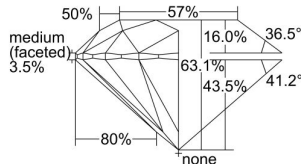

GIA®

FACSIMILE

GIA REPORT 2406937601

Verify this report at GIA.edu

GIA NATURAL DIAMOND DOSSIER®

November 24, 2021
GIA Report Number 2406937601
Shape and Cutting Style ..... Round Brilliant
Measurements ..... 5.35 - 5.39 x 3.39 mm

GRADING RESULTS

Carat Weight ..... 0.60 carat
Color Grade L
Clarity Grade S11
Cut Grade ..... Excellent

ADDITIONAL GRADING INFORMATION

Polish ..... Excellent
Symmetry ..... Excellent
Fluorescence ..... None
Clarity Characteristics ..... Crystal, Cloud
Inscription(s): GIA 2406937601

PROPORTIONS

Profile to actual proportions