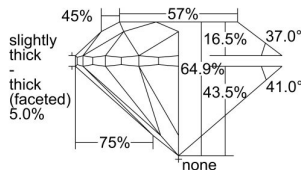

GIA®

FACSIMILE

GIA REPORT 2407134822

Verify this report at GIA.edu

GIA NATURAL DIAMOND DOSSIER®

September 09, 2021
GIA Report Number 2407134822
Shape and Cutting Style ..... Round Brilliant
Measurements ..... 5.98 - 6.05 x 3.90 mm

GRADING RESULTS

Carat Weight ..... 0.90 carat
Color Grade ..... H
Clarity Grade VS1
Cut Grade ..... Very Good

ADDITIONAL GRADING INFORMATION

Polish ..... Excellent
Symmetry ..... Very Good
Fluorescence ..... Faint
Clarity Characteristics..Crystal, Pinpoint, Cloud, Indented Natural
Inscription(s): GIA 2407134822

PROPORTIONS

Profile to actual proportions

GRADING SCALES

GIA COLOR SCALE	GIA CLARITY SCALE	GIA CUT SCALE	
D	FLAWLESS	EXCELLENT	
E	INTERNALLY FLAWLESS		
F		VVS₁	VERY GOOD
G	VVS₂		
H	VS₁	GOOD	
I	VS₂		
J	SI₁	FAIR	
K	SI₂		
L	I₁	POOR	
M	I₂		
N	I₃		
O			
P			
Q			
R			
S			
T			
U			
V			
W			
X			
Y			
Z