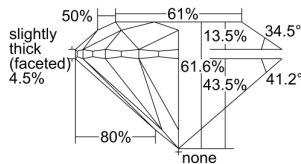

GIA®

FACSIMILE

GIA REPORT 2407237454

Verify this report at GIA.edu

GIA NATURAL DIAMOND DOSSIER®

September 08, 2021
GIA Report Number **2407237454**
Shape and Cutting Style ..... **Round Brilliant**
Measurements ..... **5.31 - 5.34 x 3.28 mm**

GRADING RESULTS

Carat Weight ..... **0.58 carat**
Color Grade ..... **K**
Clarity Grade **VVS1**
Cut Grade ..... **Excellent**

ADDITIONAL GRADING INFORMATION

Polish ..... **Excellent**
Symmetry ..... **Excellent**
Fluorescence ..... **Medium Blue**
Clarity Characteristics..... **Pinpoint, Feather**
Inscription(s): **GIA 2407237454**

PROPORTIONS

Profile to actual proportions