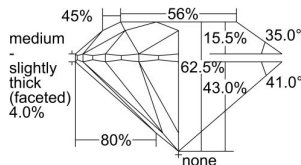

GIA®

FACSIMILE

GIA REPORT 2407276785

Verify this report at GIA.edu

GIA NATURAL DIAMOND DOSSIER®

September 08, 2021
GIA Report Number **2407276785**
Shape and Cutting Style ..... **Round Brilliant**
Measurements ..... **3.97 - 3.98 x 2.48 mm**

GRADING RESULTS

Carat Weight ..... **0.24 carat**
Color Grade ..... **F**
Clarity Grade ..... **Internally Flawless**
Cut Grade ..... **Excellent**

ADDITIONAL GRADING INFORMATION

Polish ..... **Excellent**
Symmetry ..... **Excellent**
Fluorescence ..... **None**
Clarity Characteristics..... **Minor Details of Polish**
Inspection(s): **GIA 2407276785**

PROPORTIONS

Profile to actual proportions

GRADING SCALES

GIA COLOR SCALE

COLORED	D
	E
	F
	G
	H
	I
	J
NEAR COLORLESS	K
	L
Faint	M
	N
	O
	P
Very Light	Q
	R
	S
	T
	U
	V
	W
	X
	Y
Light	Z

GIA CLARITY SCALE

FLAWLESS	VERY VERY SLIGHTLY INCLUDED	VS₁	VS₂	VS₁	SI₁	SI₂	I₁	I₂	I₃	
										FLAWLESS
INTERNALLY FLAWLESS	VERY SLIGHTLY INCLUDED									

GIA CUT SCALE

EXCELLENT
VERY GOOD
GOOD
FAIR
POOR