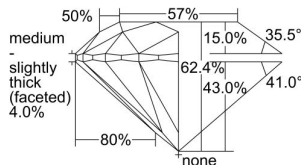

GIA®

FACSIMILE

GIA REPORT 2407292736

Verify this report at GIA.edu

GIA NATURAL DIAMOND DOSSIER®

September 08, 2021
GIA Report Number **2407292736**
Shape and Cutting Style ..... **Round Brilliant**
Measurements ..... **4.37 - 4.39 x 2.73 mm**

GRADING RESULTS

Carat Weight ..... **0.32 carat**
Color Grade ..... **E**
Clarity Grade **VVS2**
Cut Grade ..... **Excellent**

ADDITIONAL GRADING INFORMATION

Polish ..... **Excellent**
Symmetry ..... **Excellent**
Fluorescence ..... **None**
Clarity Characteristics..... **Cloud, Pinpoint**
Inscription(s): **GIA 2407292736**

PROPORTIONS

Profile to actual proportions

GRADING SCALES

GIA COLOR SCALE

COLORLESS	D
	E
	F
	G
	H
	I
	J
NEAR COLORLESS	K
	L
Faint	M
	N
	O
	P
Very Light	Q
	R
	S
	T
	U
	V
	W
	X
	Y
Light	Z

GIA CLARITY SCALE

FLAWLESS	VERY VERY SLIGHTLY INCLUDED	VVS₁	
			VVS₂
INTERNALLY FLAWLESS	VERY SLIGHTLY INCLUDED	VS₁	
		VS₂	
SLIGHTLY INCLUDED	SLIGHTLY INCLUDED	SI₁	
		SI₂	
INCLUDED	INCLUDED	I₁	
		I₂	
		I₃	

GIA CUT SCALE

EXCELLENT	VERY GOOD	GOOD	FAIR	POOR