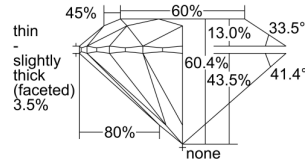

GIA®

FACSIMILE

GIA REPORT 2407354570

Verify this report at GIA.edu

GIA NATURAL DIAMOND DOSSIER®

September 15, 2021
GIA Report Number 2407354570
Shape and Cutting Style ..... Round Brilliant
Measurements ..... 3.71 - 3.73 x 2.25 mm

GRADING RESULTS

Carat Weight ..... 0.19 carat
Color Grade ..... D
Clarity Grade VVS2
Cut Grade ..... Excellent

ADDITIONAL GRADING INFORMATION

Polish ..... Very Good
Symmetry ..... Excellent
Fluorescence ..... None
Clarity Characteristics ..... Pinpoint
Inscription(s): GIA 2407354570

PROPORTIONS

GRADING SCALES

GIA COLOR SCALE	GIA CLARITY SCALE	GIA CUT SCALE	
D	FLAWLESS	EXCELLENT	
E	INTERNALLY FLAWLESS		
F		VVS₁	VERY GOOD
G	VVS₂		
H	VS₁	GOOD	
I	VS₂		
J	SI₁	FAIR	
K	SI₂		
L	I₁	POOR	
M	I₂		
N	I₃		
O			
P			
Q			
R			
S			
T			
U			
V			
W			
X			
Y			
Z