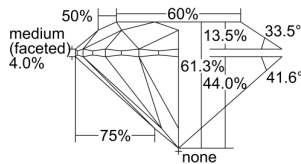

GIA®

FACSIMILE

GIA REPORT 2407405709

Verify this report at GIA.edu

GIA NATURAL DIAMOND DOSSIER®

September 15, 2021
GIA Report Number 2407405709
Shape and Cutting Style ..... Round Brilliant
Measurements ..... 4.29 - 4.33 x 2.65 mm

GRADING RESULTS

Carat Weight ..... 0.30 carat
Color Grade ..... E
Clarity Grade VS1
Cut Grade ..... Excellent

ADDITIONAL GRADING INFORMATION

Polish ..... Excellent
Symmetry ..... Excellent
Fluorescence ..... Faint
Clarity Characteristics..... Crystal, Indented Natural, Pinpoint
Inscription(s): GIA 2407405709

PROPORTIONS

Profile to actual proportions

GRADING SCALES

GIA
COLOR
SCALE

COLORLESS	D
	E
	F
	G
	H
	I
	J
	K
	L
NEAR COLORLESS	M
	N
	O
	P
	Q
	R
	S
	T
	U
	V
	W
	X
	Y
	Z

GIA
CLARITY
SCALE

	FLAWLESS
	INTERNALLY FLAWLESS
VERY VERY SLIGHTLY INCLUDED	VVS₁
	VVS₂
VERY SLIGHTLY INCLUDED	VS₁
	VS₂
SLIGHTLY INCLUDED	SI₁
	SI₂
	I₁
	I₂
	I₃

GIA
CUT
SCALE

	EXCELLENT
	VERY GOOD
	GOOD
	FAIR
	POOR