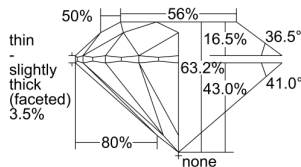

GIA®

FACSIMILE

GIA REPORT 2407632758

Verify this report at gia.edu

GIA NATURAL DIAMOND DOSSIER®

October 25, 2021
GIA Report Number 2407632758
Shape and Cutting Style ..... Round Brilliant
Measurements ..... 4.24 - 4.26 x 2.69 mm

GRADING RESULTS

Carat Weight ..... 0.30 carat
Color Grade I
Clarity Grade VS1
Cut Grade ..... Excellent

ADDITIONAL GRADING INFORMATION

Polish ..... Excellent
Symmetry ..... Very Good
Fluorescence ..... None
Clarity Characteristics..... Needle, Cloud, Pinpoint
Inscription(s): GIA 2407632758

PROPORTIONS

Profile to actual proportions

GRADING SCALES

GIA COLOR SCALE

COLOREDNESS	D
	E
	F
	G
	H
	I
	J
NEAR COLORLESS	K
	L
Faint	M
	N
	O
	P
Very Light	Q
	R
	S
	T
	U
	V
Light	W
	X
	Y
	Z

GIA CLARITY SCALE

FLAWLESS	VERY VERY SLIGHTLY INCLUDED	VVS₁	
			VVS₂
INTERNALLY FLAWLESS	VERY SLIGHTLY INCLUDED	VS₁	
		VS₂	
SLIGHTLY INCLUDED	INCLUDED	SI₁	
		SI₂	
I₁	I₂	I₃	

GIA CUT SCALE

EXCELLENT
VERY GOOD
GOOD
FAIR
POOR