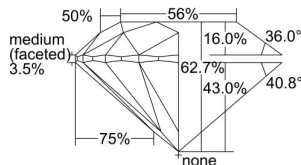

GIA®

FACSIMILE

GIA REPORT 2407671436

Verify this report at GIA.edu

GIA NATURAL DIAMOND DOSSIER®

October 09, 2021
GIA Report Number **2407671436**
Shape and Cutting Style ..... **Round Brilliant**
Measurements ..... **4.44 - 4.45 x 2.79 mm**

GRADING RESULTS

Carat Weight ..... **0.34 carat**
Color Grade ..... **K**
Clarity Grade **VS1**
Cut Grade ..... **Excellent**

ADDITIONAL GRADING INFORMATION

Polish ..... **Excellent**
Symmetry ..... **Excellent**
Fluorescence ..... **None**
Clarity Characteristics..... **Crystal, Cloud, Needle, Pinpoint**
Inscription(s): **GIA 2407671436**

PROPORTIONS

Profile to actual proportions

GRADING SCALES

GIA COLOR SCALE

COLORED	D
	E
	F
	G
	H
	I
	J
NEAR COLORLESS	K
	L
	M
	N
	O
	P
	Q
	R
	S
	T
	U
	V
	W
	X
	Y
	Z

GIA CLARITY SCALE

FLAWLESS	INTERNAL FLAWLESS	
		FLAWLESS
VERY VERY SLIGHTLY INCLUDED	VVS₁	
	VVS₂	
VERY SLIGHTLY INCLUDED	VS₁	
	VS₂	
SLIGHTLY INCLUDED	SI₁	
	SI₂	
INCLUDED	I₁	
	I₂	
	I₃	

GIA CUT SCALE

EXCELLENT	
	VERY GOOD
GOOD	
FAIR	
POOR