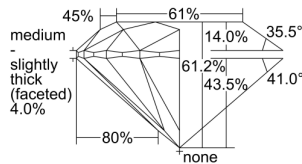

GIA®

FACSIMILE

GIA REPORT 2407678679

Verify this report at GIA.edu

GIA NATURAL DIAMOND DOSSIER®

October 10, 2021
GIA Report Number **2407678679**
Shape and Cutting Style ..... **Round Brilliant**
Measurements ..... **5.10 - 5.12 x 3.13 mm**

GRADING RESULTS

Carat Weight ..... **0.50 carat**
Color Grade ..... **K**
Clarity Grade **S11**
Cut Grade ..... **Excellent**

ADDITIONAL GRADING INFORMATION

Polish ..... **Excellent**
Symmetry ..... **Excellent**
Fluorescence ..... **Faint**
Clarity Characteristics..... **Crystal, Cloud**
Inscription(s): **GIA 2407678679**

PROPORTIONS

Profile to actual proportions

GRADING SCALES

GIA COLOR SCALE	GIA CLARITY SCALE	GIA CUT SCALE	
D	FLAWLESS	EXCELLENT	
E	INTERNALLY FLAWLESS		
F		VVS₁	VERY GOOD
G	VVS₂		
H	VS₁	GOOD	
I	VS₂		
J	S1₁	FAIR	
K	S1₂		
L	I₁	POOR	
M	I₂		
N	I₃		
O			
P			
Q			
R			
S			
T			
U			
V			
W			
X			
Y			
Z