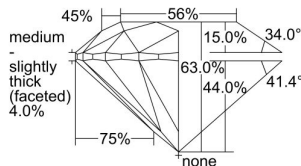

GIA®

FACSIMILE

GIA REPORT 2407697563

Verify this report at GIA.edu

GIA NATURAL DIAMOND DOSSIER®

October 04, 2021
GIA Report Number 2407697563
Shape and Cutting Style ..... Round Brilliant
Measurements ..... 5.03 - 5.07 x 3.18 mm

GRADING RESULTS

Carat Weight ..... 0.50 carat
Color Grade ..... D
Clarity Grade S11
Cut Grade ..... Excellent

ADDITIONAL GRADING INFORMATION

Polish ..... Excellent
Symmetry ..... Excellent
Fluorescence ..... None
Clarity Characteristics ..... Crystal, Cavity
Inscription(s): GIA 2407697563

PROPORTIONS

Profile to actual proportions

GRADING SCALES

GIA COLOR SCALE

COLORESS	D
	E
	F
	G
	H
	I
	J
NEAR COLORESS	K
	L
Faint	M
	N
	O
	P
	Q
Very Light	R
	S
	T
	U
	V
	W
	X
	Y
Light	Z

GIA CLARITY SCALE

FLAWLESS	VERY VERY SLIGHTLY INCLUDED	VVS₁	
			VVS₂
INTERNALLY FLAWLESS	VERY SLIGHTLY INCLUDED	VS₁	
		VS₂	
SLIGHTLY INCLUDED	SLIGHTLY INCLUDED	S1₁	
		S1₂	
INCLUDED	INCLUDED	I₁	
		I₂	
		I₃	

GIA CUT SCALE

EXCELLENT	VERY GOOD	GOOD	FAIR	POOR