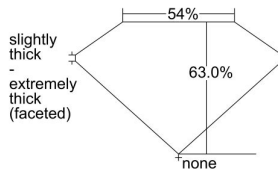

GIA®

FACSIMILE

GIA REPORT 2407704751

Verify this report at GIA.edu

GIA NATURAL DIAMOND DOSSIER®

October 06, 2021
GIA Report Number 2407704751
Shape and Cutting Style ..... Heart Brilliant
Measurements ..... 4.35 x 5.42 x 3.41 mm

GRADING RESULTS

Carat Weight ..... 0.50 carat
Color Grade ..... D
Clarity Grade SI2

ADDITIONAL GRADING INFORMATION

Polish ..... Excellent
Symmetry ..... Very Good
Fluorescence ..... None
Clarity Characteristics ..... Crystal, Cloud
Inscription(s): GIA 2407704751

PROPORTIONS

Profile not to actual proportions

GRADING SCALES

GIA COLOR SCALE		GIA CLARITY SCALE			
COLORLESS	D	VERY VERY SLIGHTLY INCLUDED	FLAWLESS		
	E		INTERNALLY FLAWLESS		
	F		VVS₁		
	G		VVS₂		
	NEAR COLORLESS	H	VERY SLIGHTLY INCLUDED	VS₁	
		I		VS₂	
		FAINT	J	SLIGHTLY INCLUDED	SI₁
			K		SI₂
	L		INCLUDED		I₁
	M			I₂	
N	I₃				
VERT LIGHT	O				
	P				
	Q				
	R				
	S				
	T				
	LIGHT	U			
		V			
W					
X					
	Y				
	Z