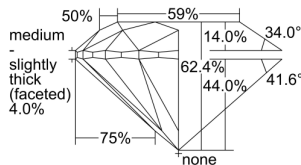

GIA®

FACSIMILE

GIA REPORT 2407732032

Verify this report at GIA.edu

GIA NATURAL DIAMOND DOSSIER®

November 03, 2021
GIA Report Number 2407732032
Shape and Cutting Style ..... Round Brilliant
Measurements ..... 4.06 - 4.09 x 2.54 mm

GRADING RESULTS

Carat Weight ..... 0.26 carat
Color Grade ..... J
Clarity Grade VVS2
Cut Grade ..... Excellent

ADDITIONAL GRADING INFORMATION

Polish ..... Excellent
Symmetry ..... Excellent
Fluorescence ..... Faint
Clarity Characteristics ..... Cloud, Pinpoint
Inscription(s): GIA 2407732032

PROPORTIONS

Profile to actual proportions

GRADING SCALES

GIA COLOR SCALE	GIA CLARITY SCALE	GIA CUT SCALE	
D	FLAWLESS	EXCELLENT	
E	INTERNALLY FLAWLESS		
F		VVS₁	VERY GOOD
G	VVS₂		
H	VS₁	GOOD	
I	VS₂		
J	SI₁	FAIR	
K	SI₂		
L	I₁	POOR	
M	I₂		
N	I₃		
O			
P			
Q			
R			
S			
T			
U			
V			
W			
X			
Y			
Z