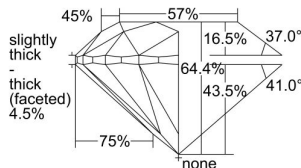

GIA®

FACSIMILE

GIA REPORT 2407737438

Verify this report at GIA.edu

GIA NATURAL DIAMOND DOSSIER®

October 11, 2021
GIA Report Number **2407737438**
Shape and Cutting Style ..... **Round Brilliant**
Measurements ..... **4.96 - 5.00 x 3.21 mm**

GRADING RESULTS

Carat Weight ..... **0.50 carat**
Color Grade ..... **H**
Clarity Grade **VS1**
Cut Grade ..... **Very Good**

ADDITIONAL GRADING INFORMATION

Polish ..... **Very Good**
Symmetry ..... **Excellent**
Fluorescence ..... **None**
Clarity Characteristics..... **Crystal, Needle, Pinpoint**
Inscription(s): **GIA 2407737438**

PROPORTIONS

Profile to actual proportions

GRADING SCALES

GIA COLOR SCALE	GIA CLARITY SCALE	GIA CUT SCALE	
D	FLAWLESS	EXCELLENT	
E	INTERNALLY FLAWLESS		
F		VVS₁	VERY GOOD
G	VVS₂		
H	VS₁	GOOD	
I	VS₂		
J	SI₁	FAIR	
K	SI₂		
L	I₁	POOR	
M			
N			
O	I₂		
P			
Q	I₃		
R			
S			
T			
U			
V			
W			
X			
Y			
Z