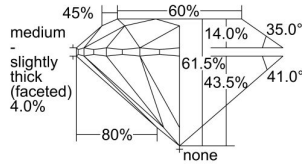

GIA®

FACSIMILE

GIA REPORT 2407738130

Verify this report at GIA.edu

GIA NATURAL DIAMOND DOSSIER®

October 08, 2021
GIA Report Number **2407738130**
Shape and Cutting Style ..... **Round Brilliant**
Measurements ..... **3.96 - 3.98 x 2.44 mm**

GRADING RESULTS

Carat Weight ..... **0.24 carat**
Color Grade ..... **F**
Clarity Grade **VS1**
Cut Grade ..... **Excellent**

ADDITIONAL GRADING INFORMATION

Polish ..... **Excellent**
Symmetry ..... **Excellent**
Fluorescence ..... **None**
Clarity Characteristics..... **Cloud, Pinpoint**
Inscription(s): **GIA 2407738130**

PROPORTIONS

Profile to actual proportions