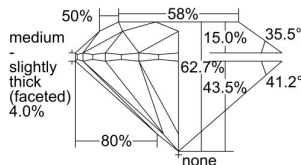

GIA®

FACSIMILE

GIA REPORT 2407776347

Verify this report at GIA.edu

GIA NATURAL DIAMOND DOSSIER®

October 19, 2021
GIA Report Number **2407776347**
Shape and Cutting Style ..... **Round Brilliant**
Measurements ..... **3.89 - 3.91 x 2.44 mm**

GRADING RESULTS

Carat Weight ..... **0.23 carat**
Color Grade ..... **F**
Clarity Grade **S11**
Cut Grade ..... **Excellent**

ADDITIONAL GRADING INFORMATION

Polish ..... **Excellent**
Symmetry ..... **Excellent**
Fluorescence ..... **Faint**
Clarity Characteristics ..... **Crystal**
Inscription(s): **GIA 2407776347**

PROPORTIONS

Profile to actual proportions

GRADING SCALES

GIA COLOR SCALE

COLORLESS	D
	E
	F
	G
	H
	I
	J
NEAR COLORLESS	K
	L
Faint	M
	N
	O
	P
Very Light	Q
	R
	S
	T
	U
	V
Light	W
	X
	Y
	Z

GIA CLARITY SCALE

FLAWLESS	FLAWLESS		
		FLAWLESS	
INTERNALLY FLAWLESS	VVS₁		
		VVS₂	
VERY SLIGHTLY INCLUDED	VS₁		
		VS₂	
SLIGHTLY INCLUDED	SI₁		
		SI₂	
INCLUDED	I₁		
		I₂	
			I₃

GIA CUT SCALE

EXCELLENT	VERY GOOD	
		GOOD
FAIR	POOR