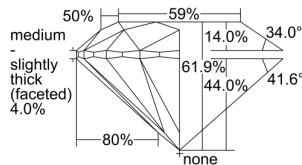

GIA®

FACSIMILE

GIA REPORT 2407797304

Verify this report at GIA.edu

GIA NATURAL DIAMOND DOSSIER®

October 21, 2021
GIA Report Number 2407797304
Shape and Cutting Style ..... Round Brilliant
Measurements ..... 4.35 - 4.38 x 2.70 mm

GRADING RESULTS

Carat Weight ..... 0.31 carat
Color Grade ..... D
Clarity Grade VVS1
Cut Grade ..... Excellent

ADDITIONAL GRADING INFORMATION

Polish ..... Excellent
Symmetry ..... Excellent
Fluorescence ..... None
Clarity Characteristics ..... Pinpoint
Inscription(s): GIA 2407797304

PROPORTIONS

Profile to actual proportions

GRADING SCALES

GIA COLOR SCALE	GIA CLARITY SCALE	GIA CUT SCALE	
COLOURLESS	FLAWLESS	EXCELLENT	
D	INTERNALLY FLAWLESS		
E	VERY VERY SLIGHTLY INCLUDED	VERY GOOD	
F			VVS₁
G			VVS₂
H	VERY SLIGHTLY INCLUDED	GOOD	
I			VS₁
J	VS₂	FAIR	
K	SI₁		
L	SI₂		
M	I₁		
N	INCLUDED	POOR	
O			I₂
P			I₃
Q			
R			
S			
T			
U			
V			
W			
X			
Y			
Z