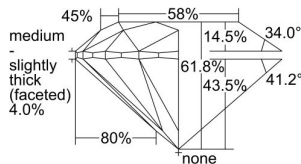

GIA®

FACSIMILE

GIA REPORT 2407832819

Verify this report at GIA.edu

GIA NATURAL DIAMOND DOSSIER®

October 20, 2021
GIA Report Number 2407832819
Shape and Cutting Style ..... Round Brilliant
Measurements ..... 5.23 - 5.26 x 3.24 mm

GRADING RESULTS

Carat Weight ..... 0.54 carat
Color Grade ..... H
Clarity Grade VS1
Cut Grade ..... Excellent

ADDITIONAL GRADING INFORMATION

Polish ..... Excellent
Symmetry ..... Excellent
Fluorescence ..... Faint
Clarity Characteristics..... Crystal, Cloud, Pinpoint
Inscription(s): GIA 2407832819

PROPORTIONS

Profile to actual proportions

GRADING SCALES

GIA COLOR SCALE	GIA CLARITY SCALE	GIA CUT SCALE	
D	FLAWLESS	EXCELLENT	
E	INTERNALLY FLAWLESS		
F		VVS₁	VERY GOOD
G	VVS₂		
H	VS₁	GOOD	
I	VS₂		
J	SI₁	FAIR	
K	SI₂		
L	I₁	POOR	
M	I₂		
N	I₃		
O			
P			
Q			
R			
S			
T			
U			
V			
W			
X			
Y			
Z