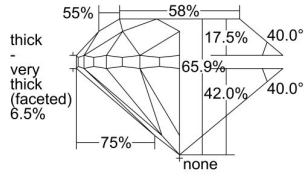

GIA®

FACSIMILE

GIA REPORT 2407838376

Verify this report at GIA.edu

GIA NATURAL DIAMOND DOSSIER®

November 16, 2021
GIA Report Number **2407838376**
Shape and Cutting Style ..... **Round Brilliant**
Measurements ..... **4.75 - 4.79 x 3.14 mm**

GRADING RESULTS

Carat Weight ..... **0.47 carat**
Color Grade ..... **K**
Clarity Grade **VS1**
Cut Grade ..... **Good**

ADDITIONAL GRADING INFORMATION

Polish ..... **Excellent**
Symmetry ..... **Very Good**
Fluorescence ..... **Faint**
Clarity Characteristics..... **Crystal, Cloud, Indented Natural**
Inscription(s): **GIA 2407838376**

PROPORTIONS

Profile to actual proportions

GRADING SCALES

GIA COLOR SCALE

COLORESS	D
	E
	F
	G
	H
	I
	J
NEAR COLORESS	K
	L
FAIN	M
	N
	O
	P
VERY LIGHT	Q
	R
	S
	T
	U
	V
LIGHT	W
	X
	Y
	Z

GIA CLARITY SCALE

VERY VERY SLIGHTLY INCLUDED	FLAWLESS
	INTERNALLY FLAWLESS
VERY SLIGHTLY INCLUDED	VVS₁
	VVS₂
SLIGHTLY INCLUDED	VS₁
	VS₂
INCLUDED	SI₁
	SI₂
	I₁
	I₂
	I₃

GIA CUT SCALE

EXCELLENT
VERY GOOD
GOOD
FAIR
POOR