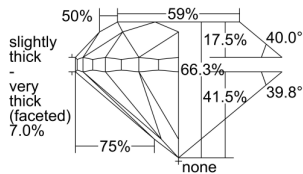

GIA®

FACSIMILE

GIA REPORT 2407843240

Verify this report at GIA.edu

GIA NATURAL DIAMOND DOSSIER®

October 18, 2021
GIA Report Number 2407843240
Shape and Cutting Style ..... Round Brilliant
Measurements ..... 4.78 - 4.88 x 3.20 mm

GRADING RESULTS

Carat Weight ..... 0.50 carat
Color Grade ..... F
Clarity Grade S11
Cut Grade ..... Good

ADDITIONAL GRADING INFORMATION

Polish ..... Excellent
Symmetry ..... Good
Fluorescence ..... None
Clarity Characteristics ..... Crystal
Inscription(s): GIA 2407843240

PROPORTIONS

Profile to actual proportions

GRADING SCALES

GIA COLOR SCALE	GIA CLARITY SCALE	GIA CUT SCALE	
D	FLAWLESS	EXCELLENT	
E	INTERNALLY FLAWLESS		
F		VVS₁	VERY GOOD
G	VVS₂		
H	VS₁	GOOD	
I	VS₂		
J	S1₁	FAIR	
K	S1₂		
L	I₁	POOR	
M	I₂		
N	I₃		
O			
P			
Q			
R			
S			
T			
U			
V			
W			
X			
Y			
Z