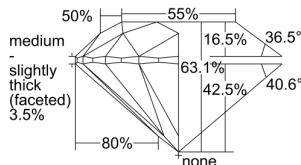

GIA®

FACSIMILE

GIA REPORT 2407933307

Verify this report at GIA.edu

GIA NATURAL DIAMOND DOSSIER®

November 19, 2021
GIA Report Number **2407933307**
Shape and Cutting Style ..... **Round Brilliant**
Measurements ..... **5.74 - 5.76 x 3.63 mm**

GRADING RESULTS

Carat Weight ..... **0.75 carat**
Color Grade ..... **K**
Clarity Grade **S12**
Cut Grade ..... **Excellent**

ADDITIONAL GRADING INFORMATION

Polish ..... **Excellent**
Symmetry ..... **Excellent**
Fluorescence ..... **Faint**
Clarity Characteristics ..... **Crystal, Cloud**
Inscription(s): **GIA 2407933307**

PROPORTIONS

Profile to actual proportions

GRADING SCALES

GIA COLOR SCALE

COLORLESS	D
	E
	F
	G
	H
	I
	J
NEAR COLORLESS	K
	L
	M
	N
	O
	P
	R
	S
	T
	U
	V
	W
	X
	Y
LIGHT	Z

GIA CLARITY SCALE

FLAWLESS	VERY VERY SLIGHTLY INCLUDED	VVS₁	VERY SLIGHTLY INCLUDED	VS₁	SLIGHTLY INCLUDED	SI₁	I₁						
								FLAWLESS	VERY SLIGHTLY INCLUDED	VS₂	SLIGHTLY INCLUDED	SI₂	I₂
INTERNALLY FLAWLESS		VVS₂		VS₁		SI₁	I₁						
				VS₂		SI₂	I₂						
							I₃						

GIA CUT SCALE

EXCELLENT
VERY GOOD
GOOD
FAIR
POOR