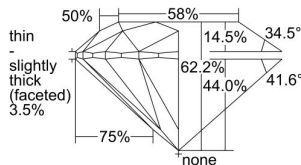

GIA®

FACSIMILE

GIA REPORT 2407933655

Verify this report at GIA.edu

GIA NATURAL DIAMOND DOSSIER®

November 23, 2021
GIA Report Number 2407933655
Shape and Cutting Style ..... Round Brilliant
Measurements ..... 4.33 - 4.35 x 2.70 mm

GRADING RESULTS

Carat Weight ..... 0.31 carat
Color Grade ..... G
Clarity Grade S11
Cut Grade ..... Excellent

ADDITIONAL GRADING INFORMATION

Polish ..... Excellent
Symmetry ..... Excellent
Fluorescence ..... Faint
Clarity Characteristics ..... Cloud
Inscription(s): GIA 2407933655

PROPORTIONS

Profile to actual proportions