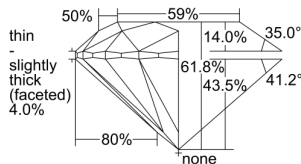

GIA®

FACSIMILE

GIA REPORT 2407933672

Verify this report at GIA.edu

GIA NATURAL DIAMOND DOSSIER®

November 22, 2021
GIA Report Number 2407933672
Shape and Cutting Style ..... Round Brilliant
Measurements ..... 5.08 - 5.08 x 3.14 mm

GRADING RESULTS

Carat Weight ..... 0.50 carat
Color Grade ..... D
Clarity Grade VS2
Cut Grade ..... Excellent

ADDITIONAL GRADING INFORMATION

Polish ..... Excellent
Symmetry ..... Excellent
Fluorescence ..... Medium Blue
Clarity Characteristics..... Twinning Wisp, Indented Natural
Inscription(s): GIA 2407933672

PROPORTIONS

Profile to actual proportions