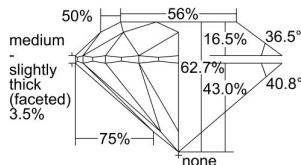

GIA®

FACSIMILE

GIA REPORT 2407991613

Verify this report at GIA.edu

GIA NATURAL DIAMOND DOSSIER®

December 06, 2021
GIA Report Number 2407991613
Shape and Cutting Style ..... Round Brilliant
Measurements ..... 4.25 - 4.27 x 2.67 mm

GRADING RESULTS

Carat Weight ..... 0.30 carat
Color Grade I
Clarity Grade S11
Cut Grade ..... Excellent

ADDITIONAL GRADING INFORMATION

Polish ..... Excellent
Symmetry ..... Excellent
Fluorescence ..... None
Clarity Characteristics ..... Cloud, Feather
Inscription(s): GIA 2407991613

PROPORTIONS

Profile to actual proportions