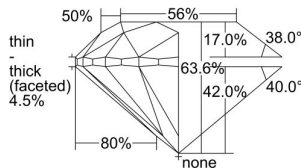

GIA®

FACSIMILE

GIA REPORT 2408069804

Verify this report at GIA.edu

GIA NATURAL DIAMOND DOSSIER®

August 26, 2021
GIA Report Number 2408069804
Shape and Cutting Style ..... Round Brilliant
Measurements ..... 4.19 - 4.23 x 2.68 mm

GRADING RESULTS

Carat Weight ..... 0.30 carat
Color Grade ..... J
Clarity Grade VS1
Cut Grade ..... Very Good

ADDITIONAL GRADING INFORMATION

Polish ..... Very Good
Symmetry ..... Very Good
Fluorescence ..... None
Clarity Characteristics ..... Cloud
Inscription(s): GIA 2408069804

PROPORTIONS

Profile to actual proportions

GRADING SCALES

GIA
COLOR
SCALE

COLORLESS	D
	E
	F
	G
	H
	I
	J
NEAR COLORLESS	K
	L
FAIN	M
	N
	O
	P
VERY LIGHT	Q
	R
	S
	T
	U
	V
LIGHT	W
	X
	Y
	Z

GIA
CLARITY
SCALE

VERY VERY SLIGHTLY INCLUDED	FLAWLESS
	INTERNALLY FLAWLESS
VERY SLIGHTLY INCLUDED	VVS₁
	VVS₂
SLIGHTLY INCLUDED	VS₁
	VS₂
INCLUDED	I₁
	I₂
	I₃

GIA
CUT
SCALE

EXCELLENT
VERY GOOD
GOOD
FAIR
POOR