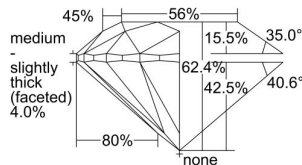

GIA®

FACSIMILE

GIA REPORT 2408147282

Verify this report at GIA.edu

GIA NATURAL DIAMOND DOSSIER®

September 01, 2021
GIA Report Number **2408147282**
Shape and Cutting Style ..... **Round Brilliant**
Measurements ..... **4.27 - 4.29 x 2.67 mm**

GRADING RESULTS

Carat Weight ..... **0.30 carat**
Color Grade ..... **I**
Clarity Grade **VVS2**
Cut Grade ..... **Excellent**

ADDITIONAL GRADING INFORMATION

Polish ..... **Very Good**
Symmetry ..... **Excellent**
Fluorescence ..... **None**
Clarity Characteristics..... **Cavity**
Inscription(s): **GIA 2408147282**

PROPORTIONS

Profile to actual proportions

GRADING SCALES

GIA COLOR SCALE	GIA CLARITY SCALE	GIA CUT SCALE	
D	FLAWLESS	EXCELLENT	
E	INTERNALLY FLAWLESS		
F		VVS₁	VERY GOOD
G	VVS₂		
H	VS₁	GOOD	
I	VS₂		
J	SI₁	FAIR	
K	SI₂		
L	I₁	POOR	
M	I₂		
N	I₃		
O			
P			
Q			
R			
S			
T			
U			
V			
W			
X			
Y			
Z