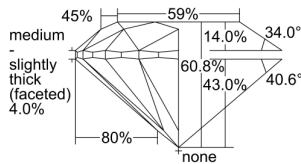

GIA®

FACSIMILE

GIA REPORT 2408263459

Verify this report at GIA.edu

GIA NATURAL DIAMOND DOSSIER®

September 07, 2021
GIA Report Number **2408263459**
Shape and Cutting Style ..... **Round Brilliant**
Measurements ..... **4.31 - 4.33 x 2.63 mm**

GRADING RESULTS

Carat Weight ..... **0.30 carat**
Color Grade ..... **H**
Clarity Grade ..... **Internally Flawless**
Cut Grade ..... **Excellent**

ADDITIONAL GRADING INFORMATION

Polish ..... **Excellent**
Symmetry ..... **Excellent**
Fluorescence ..... **None**
Clarity Characteristics.....**Natural, Minor Details of Polish**
Inscription(s): **GIA 2408263459**

PROPORTIONS

Profile to actual proportions

GRADING SCALES

GIA COLOR SCALE

COLORLESS	D
	E
	F
	G
	H
	I
	J
NEAR COLORLESS	K
	L
	M
	N
	O
	P
	R
	S
	T
	U
	V
	W
	X
	Y
LIGHT	Z

GIA CLARITY SCALE

FLAWLESS	INTERNAL FLAWLESS	
VERY VERY SLIGHTLY INCLUDED	VVS₁	
	VVS₂	
VERY SLIGHTLY INCLUDED	VS₁	
	VS₂	
SLIGHTLY INCLUDED	SI₁	
	SI₂	
INCLUDED	I₁	
	I₂	
	I₃	

GIA CUT SCALE

EXCELLENT
VERY GOOD
GOOD
FAIR
POOR