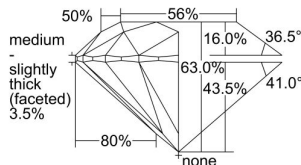

GIA®

FACSIMILE

GIA REPORT 2408429488

Verify this report at GIA.edu

GIA NATURAL DIAMOND DOSSIER®

September 18, 2021
GIA Report Number 2408429488
Shape and Cutting Style ..... Round Brilliant
Measurements ..... 4.26 - 4.29 x 2.69 mm

GRADING RESULTS

Carat Weight ..... 0.30 carat
Color Grade I
Clarity Grade VS1
Cut Grade ..... Excellent

ADDITIONAL GRADING INFORMATION

Polish ..... Excellent
Symmetry ..... Excellent
Fluorescence ..... None
Clarity Characteristics ..... Cloud
Inscription(s): GIA 2408429488

PROPORTIONS

Profile to actual proportions

GRADING SCALES

GIA COLOR SCALE

COLORLESS	D
	E
	F
	G
	H
	I
	J
NEAR COLORLESS	K
	L
Faint	M
	N
	O
	P
Very Light	Q
	R
	S
	T
	U
	V
Light	W
	X
	Y
	Z

GIA CLARITY SCALE

FLAWLESS	INTERNAL FLAWLESS	
		FLAWLESS
VERY VERY SLIGHTLY INCLUDED	VVS₁	
	VVS₂	
VERY SLIGHTLY INCLUDED	VS₁	
	VS₂	
SLIGHTLY INCLUDED	SI₁	
	SI₂	
INCLUDED	I₁	
	I₂	
	I₃	

GIA CUT SCALE

EXCELLENT
VERY GOOD
GOOD
FAIR
POOR