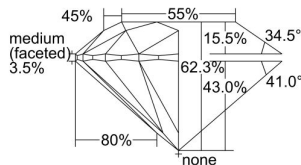

GIA®

FACSIMILE

GIA REPORT 2408784524

Verify this report at GIA.edu

GIA NATURAL DIAMOND DOSSIER®

October 09, 2021
GIA Report Number **2408784524**
Shape and Cutting Style ..... **Round Brilliant**
Measurements ..... **3.98 - 4.00 x 2.49 mm**

GRADING RESULTS

Carat Weight ..... **0.24 carat**
Color Grade ..... **D**
Clarity Grade **VS1**
Cut Grade ..... **Excellent**

ADDITIONAL GRADING INFORMATION

Polish ..... **Excellent**
Symmetry ..... **Excellent**
Fluorescence ..... **None**
Clarity Characteristics..... **Crystal, Pinpoint, Cloud, Needle**
Inscription(s): **GIA 2408784524**

PROPORTIONS

Profile to actual proportions

GRADING SCALES

GIA COLOR SCALE	GIA CLARITY SCALE	GIA CUT SCALE	
D	FLAWLESS	EXCELLENT	
E	INTERNALLY FLAWLESS		
F		VVS₁	VERY GOOD
G	VVS₂		
H	VS₁	GOOD	
I	VS₂		
J	SI₁	FAIR	
K	SI₂		
L	I₁	POOR	
M	I₂		
N	I₃		
O			
P			
Q			
R			
S			
T			
U			
V			
W			
X			
Y			
Z